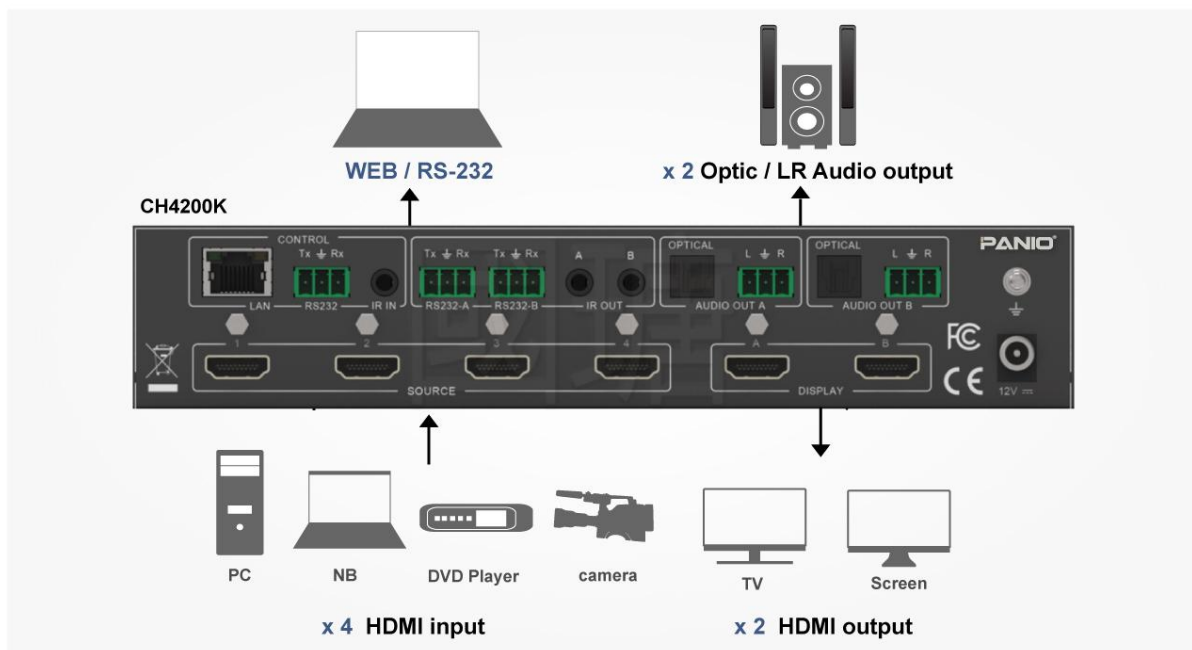

4-in 2-out HDMI 2.0 Matrix Switcher Switch Solution

Model:CH4200K

Features

- 4-in 2-out HDMI 2.0 Matrix Switch, supports panel buttons and remote control for easy signal switching.
- **Supported Resolutions:** 4K @60Hz, YUV 4:4:4, 18Gbps, HDR10+, HLG, Dolby Vision.
- **Downscaling:** Each output can downscale 4K to 1080P, ensuring compatibility with 1080P displays.
- **Audio Support:**
 - PCM 2.0/5.1/7.1CH
 - Dolby Digital/Plus/EX, Dolby True HD
 - DTS, DTS-EX, DTS-96/24, DTS High Res, DTS-HD Master Audio, DSD
- **HDMI Features:**
 - HDMI 2.0, HDCP 2.2, DVI 1.0
 - ARC (Audio Return Channel), CEC (Consumer Electronics Control), EDID (Extended Display Identification Data)
- **Audio Output:** Supports independent audio output.
- **Control Methods:**
 - Panel buttons, remote control, RS-232, LAN, and Web GUI for advanced control and integration.

Diagram

Specification

Model Name	CH4200K
Input port	4 x HDMI (Type A Female), IR extension port
Output port	2 x HDMI (Type A Female), 2 x Coax Audio (RCA), 2 x 3.5mm, 2 x IR
Support resolution	4K @60Hz, YUV4:4:4 (Max)
HDMI audio format	PCM2.0/5.1/7.1CH, Dolby Digital/Plus/EX, Dolby True HD, DTS, DTS-EX, DTS-96/24, DTS High Res, DTS-HD Master Audio, DSD
Coaxial audio format	PCM2.0, Dolby Digital / Plus, DTS 2.0/ 5.1
L/R audio format	PCM2.0CH
Protocol standard	Support HDMI2.0, HDCP2.2 and DVI 1.0
Bandwidth	18Gbps
Color space	RGB, YCbCr 4:4:4/ 4:2:2/ 4:2:0
Color depth	8-bit, 10-bit, 12-bit
HDR format	HDR10, HDR10+, Dolby Vision, HLG
ESD protection	Human body model—±8kV (Air-gap discharge) & ±4kV (Contact discharge)
Cable length	Input and output can be connected to a maximum of 5 meters HDMI2.0 cable
Control mode	Button, remote control, RS-232, TCP/IP
Power supply	DC 12V/1A (unilateral power supply)
Power Consumption	4.3W (max)
Dimensions	218 X 140 X 43mm (LxWxH)
Item Weight	1050g